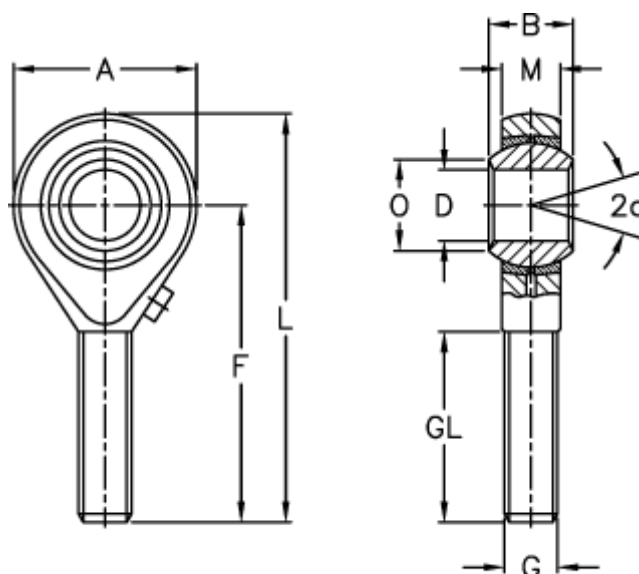

Article number: 54301015

Description: LDK Rod end POS 15L  
Threaded left

## Measures

A	= 36	L	= 81
a (degrees)	= 16	M	= 14.00
B	= 20	O	= 18.10
D	= 15	Static load C0 (kN)	= 33.0
Dynamic load C (kN)	= 14.5	Weight (g)	= 148
F	= 63		
g	= M14		
GL	= 38		